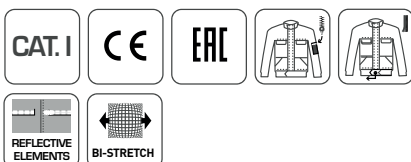

SIZE	S (48)	M (50)	MD (27)	L (52)	LD (54)	XL (56)	XXL SLIM (110)	2XL (58)	3XL (60)	4XL (62)
A (cm)	88 - 96	96 - 104	104 - 108	104 - 108	108 - 116	116 - 120	104 - 108	120 - 124	124 - 128	128 - 132
B (cm)	79 - 84	82 - 86	96 - 104	84 - 90	88 - 96	96 - 102	96 - 102	116 - 120	120 - 124	124 - 128
C (cm)	164 - 170	170 - 176	170 - 176	176 - 182	176 - 182	182 - 188	194 - 200	182 - 188	182 - 188	182 - 188